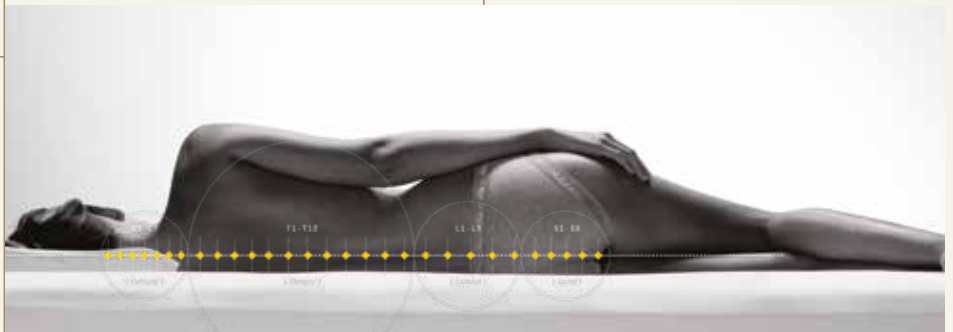

2.

All-over comfort

As you recline, the AeroComfort layers gently conform to your body's curves, helping to relieve pressure, prevent discomfort and keep you relaxed from dusk till dawn.

3.

All-night support

While you sleep, King Koil's innovative Reflex* support system gently conforms to your body's size and weight, providing individualised support. The only sleep support system endorsed by the International Chiropractic Association, Reflex support helps you wake refreshed, rejuvenated and ready to live your best life.

5.

Don't be disturbed

The support systems in King Koil mattresses absorb the movements of others sharing your bed, helping to reduce partner disturbance and prevent premature waking.

4.

A healthy sleep environment