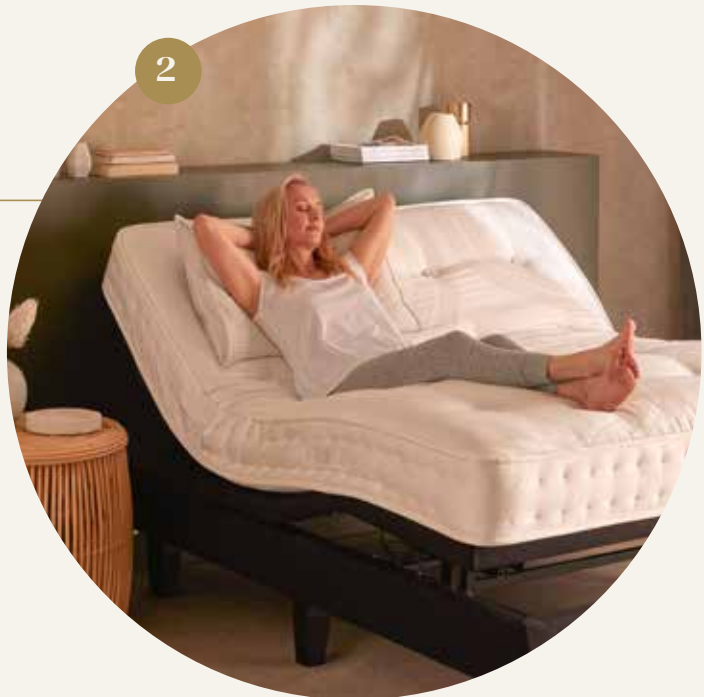

Adjust your comfort

An adjustable base features parts that can be raised or lowered independently for optimum comfort. For example, if you want to raise your legs to ease lower back pain, the lower section of the bed can be raised. Or if you want to sit up straight to read a book, you can choose to raise the top section while leaving the lower section flat.

2