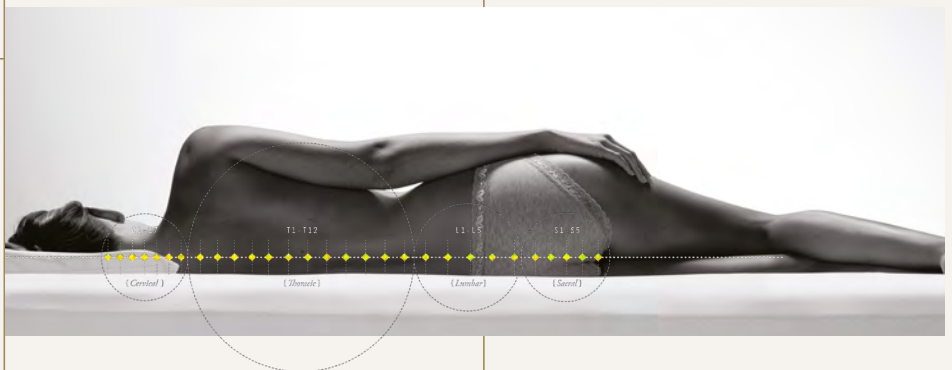

4.

A healthy sleep environment

If you suffer from allergies or asthma, the Sensitive Choice blue butterfly is your assurance of long-term protection against mould, bacteria, dust mites and other allergens. Exclusive to A.H. Beard, you'll find it on every King Koil mattress.

6.

Temperature regulating

To keep you comfortable on warm nights, our craftsmen chose AeroQuilt, AeroWeb and AeroFoam+ components to encourage the flow of air and help disperse heat.

*Reflex support is featured in King Koil Chiro Energy upwards