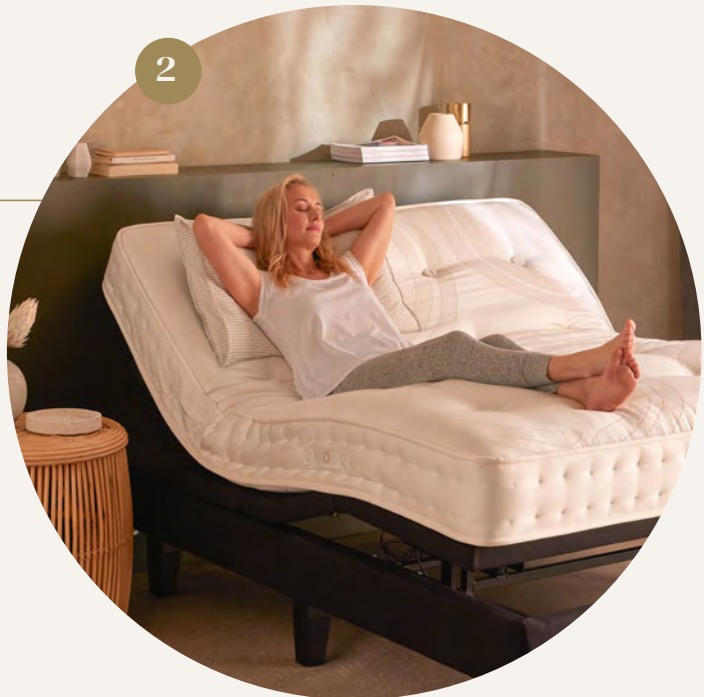

Complement your A.H. Beard King Koil mattress.

1

Need a bed for your head?

Pillows are an integral part of any sleep system, working together with your mattress to deliver a better night's sleep. A good-quality pillow will support your head and neck while you sleep, enhancing your overall comfort so you wake up rejuvenated.

Adjust your comfort

An adjustable base features parts that can be raised or lowered independently for optimum comfort. For example, if you want to raise your legs to ease lower back pain, the lower section of the bed can be raised. Or if you want to sit up straight to read a book, you can choose to raise the top section while leaving the lower section flat.

2

3

Smart thinking while you sleep

Not sure how much quality sleep you're getting? Monitor, track and analyse your sleep patterns with our innovative Smart Sleep Solutions tracking devices. So you can get the most out of your sleep and the most out of your day.