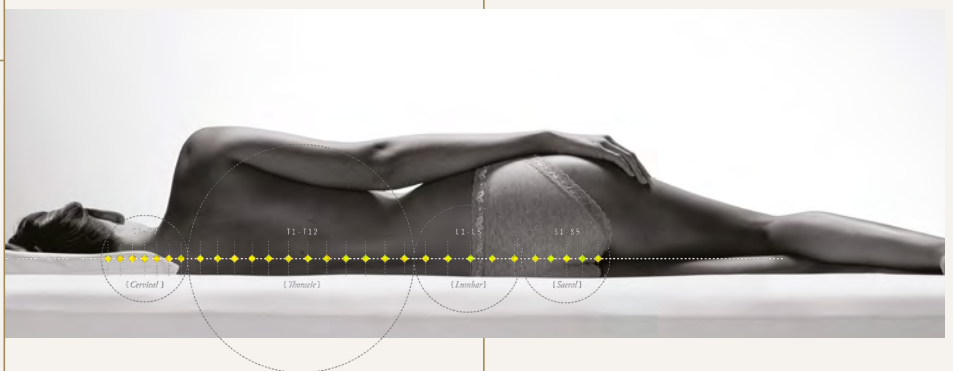

4.

A healthy sleep environment

If you suffer from allergies or asthma, the Sensitive Choice blue butterfly is your assurance of long-term protection against mould, bacteria, dust mites and other allergens. You'll find it on every King Koil mattress.

6.

Temperature regulating

To keep you comfortable on warm nights, our craftsmen chose AeroQuilt, AeroWeb and AeroFoam+ components to encourage the flow of air and help disperse heat.