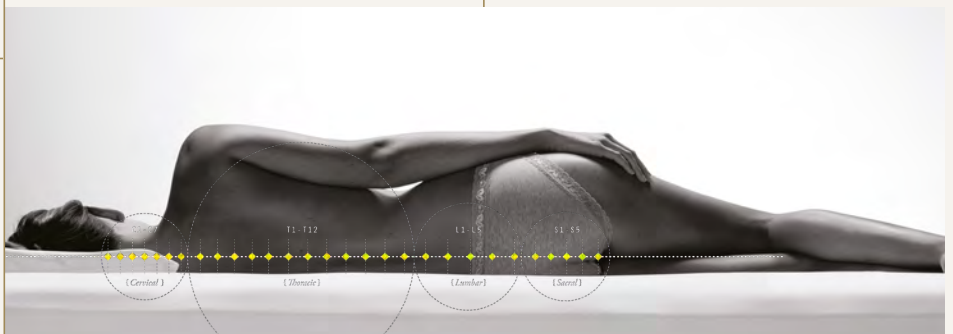

4.

A healthy sleep environment

If you suffer from allergies or asthma, the Sensitive Choice blue butterfly is your assurance of long-term protection against mould, bacteria, dust mites and other allergens. You'll find it on every King Koil mattress.

6.

Temperature regulating

To keep you comfortable on warm nights, our craftsmen chose AeroQuilt, AeroWeb and AeroFoam+ components to encourage the flow of air and help disperse heat.