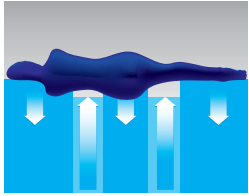

The key to life
is balance.
Sleep is
no different.

The key to life is balance. Sleep is no different.

The balance of body temperature. The balance between comfort and support. The balance in any sleep position. The balance between sleeping and relaxing.

Find your balance and experience deep, restorative sleep with a Body Balance mattress by A.H. Beard.

The balance of body temperature with cool to touch

Cool to touch fabric provides an instant cooling effect on the skin. It helps you fall asleep more quickly and maintain optimal sleeping comfort.

The balance between comfort and support

The luxurious Body Balance memory foam provides excellent pressure relief and comfort. It cradles the curves of your body, evenly distributing body weight and alleviating pressure points for a more comfortable sleep.